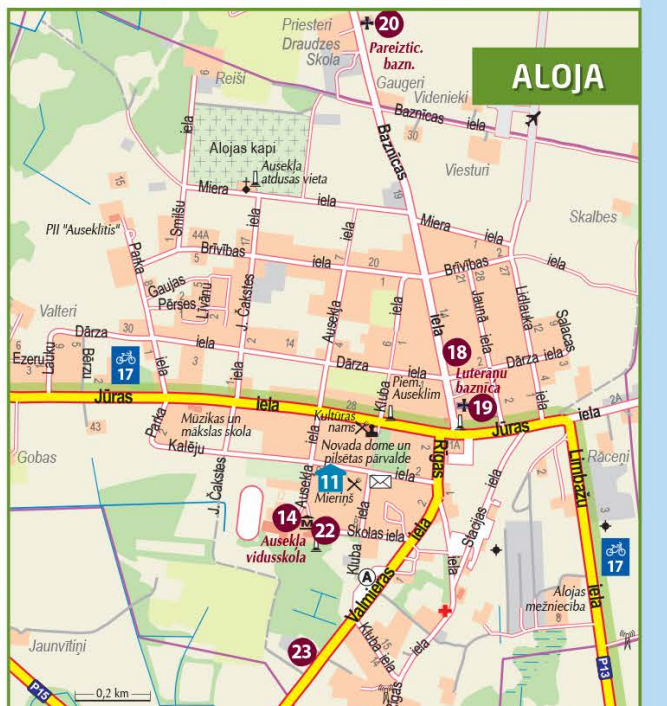

Legend

- Dual carriageway
- Paved roads
- Gravel roads
- Unsurfaced road
- Multi-level junction
- Distances in kilometres
- Railway • Narrow-gauge railroad
- Boundary of Gauja National Park
- Boundary of nature park
- National boundary
- County boundary • Parish boundary
- Port • Pier • Cable ferry
- Filling station • Eating-out
- Hotel, motel • Camping
- Other accommodation
- Symbols, which are not positioned in the exact location of the object
- Tourism information centre
- Objects of nature
- Objects of cultural history
- Objects of special interest
- Objects of active recreation
- Objects of health and SPA
- EuroVelo 13 Route, temporary route
- Local route
- Regional Route
- Greenways
- Baltic Coastal hiking E9