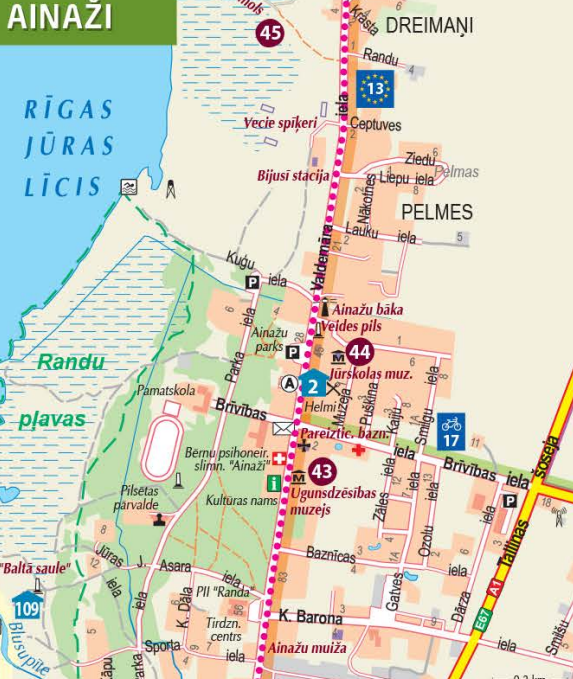

Legend

- Dual carriageway
- Paved roads
- Gravel roads
- Unsurfaced road
- Multi-level junction
- Distances in kilometres
- Railway • Narrow-gauge railroad
- Boundary of Gauja National Park
- Boundary of nature park
- National boundary
- County boundary • Parish boundary
- Port • Pier • Cable ferry
- Filling station • Eating-out
- Hotel, motel • Camping
- Other accommodation
- Symbols, which are not positioned in the exact location of the object
- Tourism information centre
- Objects of nature
- Objects of cultural history
- Objects of special interest
- Objects of active recreation
- Objects of health and SPA
- EuroVelo 13 Route, temporary route
- Local route
- Regional Route
- Greenways
- Baltic Coastal hiking E9